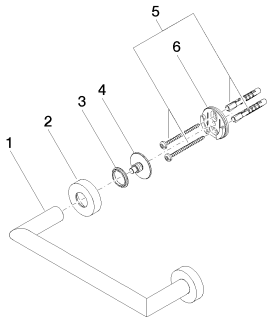

Bathtub - Lissé
Towel bar - polished chrome
Article number: 83 020 979-00

Other surface finishes

More custom finish options are available via special production (xTra Service). Please see our finish matrix for availability and pricing or contact a Dornbracht representative.

Spare parts list

Number	Item Number	Designation	Number of units