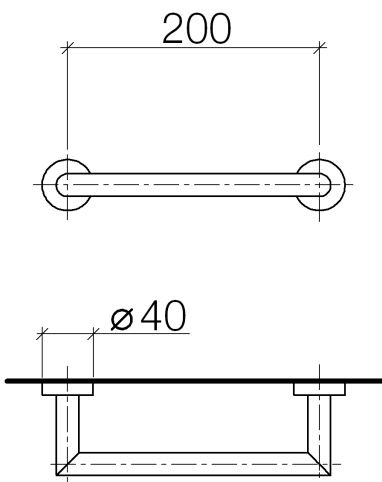

Bathtub - Lissé

Towel bar - polished chrome

Article number: 83 020 979-00

- Center to center 7-7/8"
- Width 9-1/2"
- Height 1-5/8"
- Flange diameter 1-5/8"
- 3" Projection

polished chrome

Dimensional drawing

All dimensions in mm / inch = mm x 0,0394

Bathtub - Lissé

Towel bar - polished chrome

Article number: 83 020 979-00

Bathtub - Lissé
Towel bar - polished chrome
Article number: 83 020 979-00

Other surface finishes